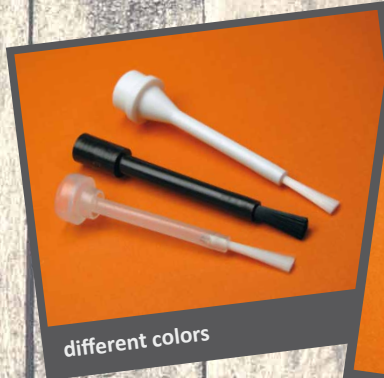

liquid serum dispenser - eyeliner

in cooperation with:

functionality:

liquid serum dispenser

Seipatec is a producer and trader of brushes as well as all kinds of plastic parts. We produce especially nail polish brushes, pharmaceutical brushes, dental brushes and applicators. Therefore needed plastic parts were produced in our own injection molding division. We have an own mold-making division for the molds used for injection molding.

nail polish brushes

injection molded parts - assembly - insert brushes

pharmaceutical brushes - dental brushes - applicators